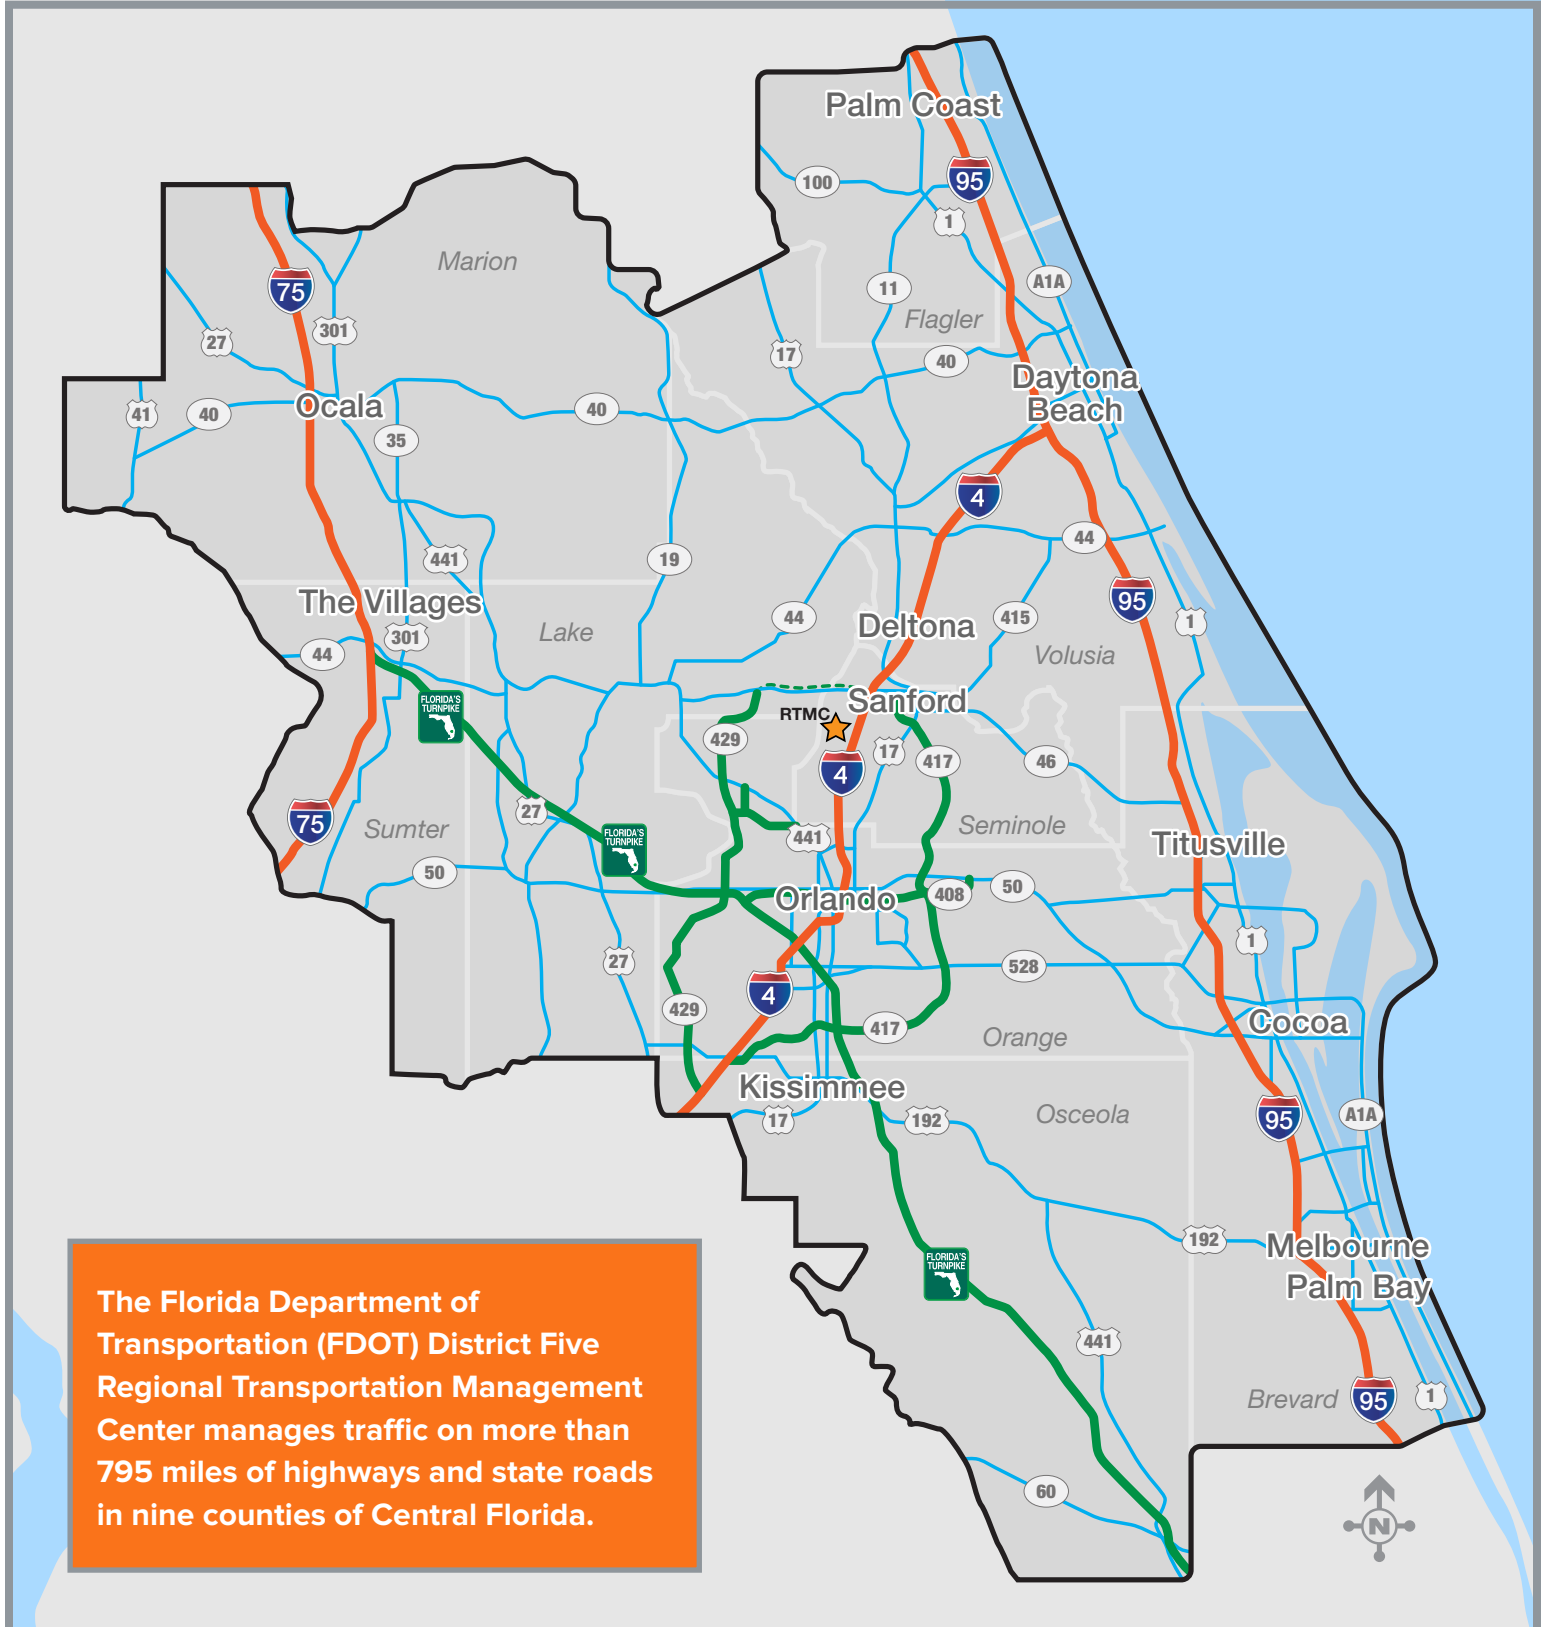

Managed Roadways

Orlando Metropolitan Area

For roadside assistance,
call *FHP (*347) from your
mobile phone.

For more information, visit
CFLsmartroads.com