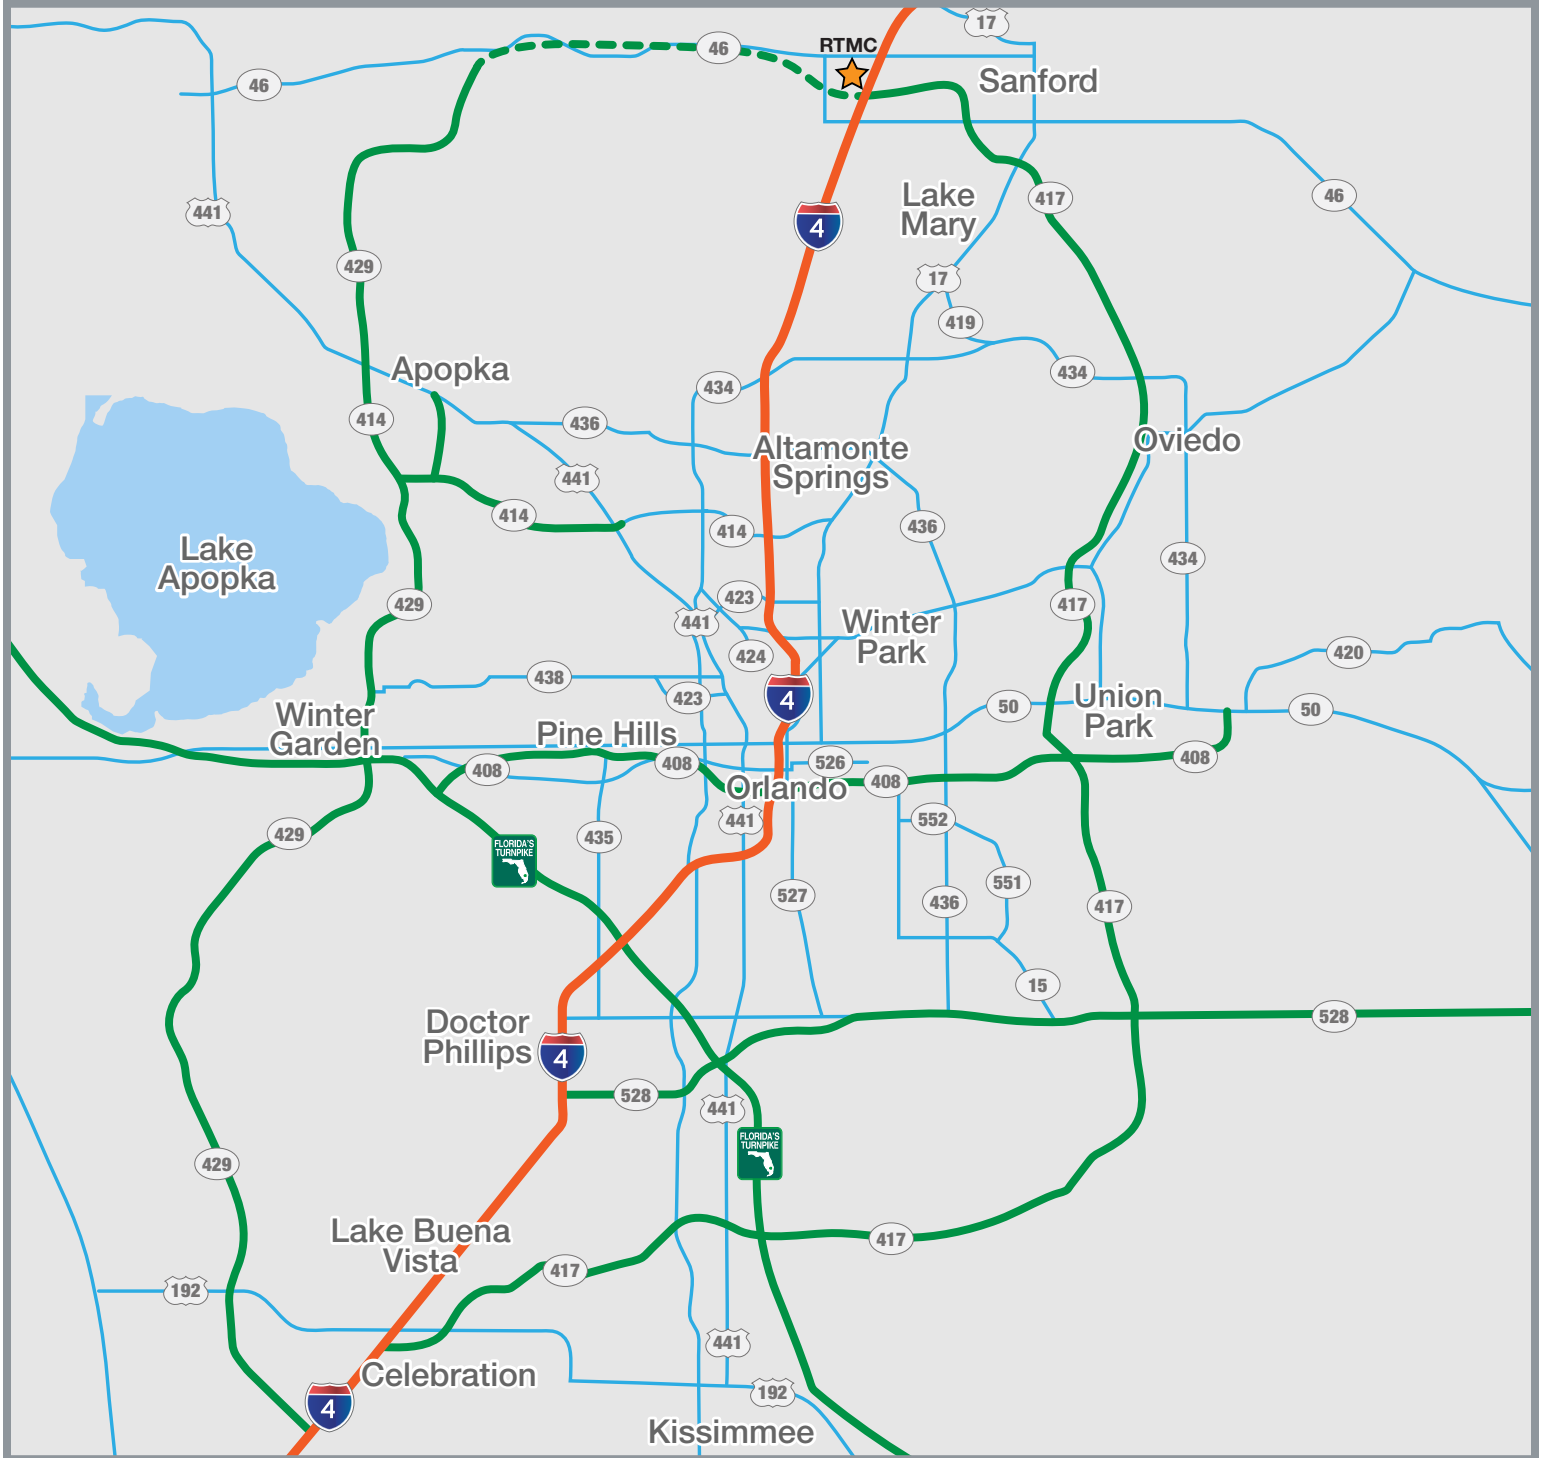

Managed Roadways

Orlando Metropolitan Area

For roadside assistance,
call *FHP (*347) from your
mobile phone.

For more information, visit
CFLsmartroads.com